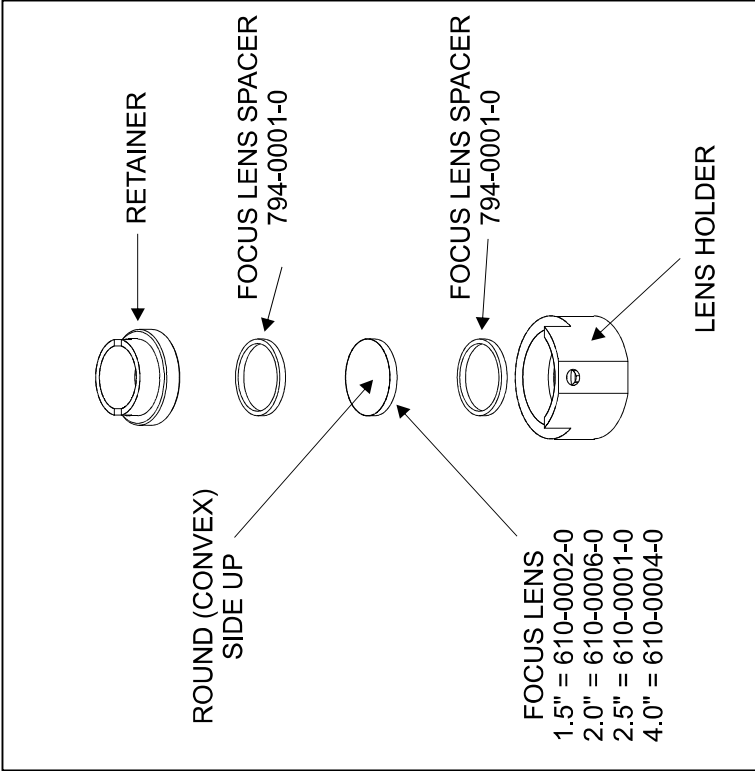

# MOTION SYSTEM 3

**FOCUS LENS ASSEMBLY  
(RETAINER, SPACERS,  
HOLDER)**

1.5" - 140-0001-1  
 2.0" - 140-0001-2  
 2.5" - 140-0001-3  
 4.0" - 140-0001-4

**FOCUS LENS KIT  
(RETAINER, SPACERS,  
HOLDER, LENS, TOOL)**

1.5" - 145-0004-0  
 2.0" - 145-0007-0  
 2.5" - 145-0005-0  
 4.0" - 145-0006-0

**FOCUS TOOL  
ASSEMBLY**

1.5" - 134-0004-0  
 2.0" - 134-0007-0  
 2.5" - 134-0003-0  
 4.0" - 134-0002-0