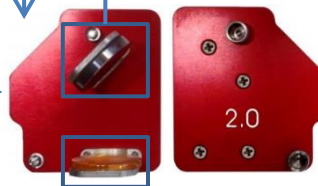

VL200/VL300

2003-2005 Nov.

MIRROR ASSEMBLY #3 - VL (w/small focus carriage)  
145-0057-00-A

LENS REPLACEMENT - 2.0 VL (w/small focus carriage)  
145-0058-00-A

LENS REPLACEMENT - 1.5 VL (w/small focus carriage)  
145-0059-00-A

HPDFO Upgrade (Large carriage)

VL shipped after 2005 Nov.

MIRROR REPLACEMENT #3 - VL wHPDFO carr/VLS  
145-0075-00-A

LENS REPLACEMENT - 2.0 VL wHPDFO carr/VLS  
145-0083-00-A

LENS REPLACEMENT - 1.5 VL wHPDFO carr/VLS  
145-0084-00-A